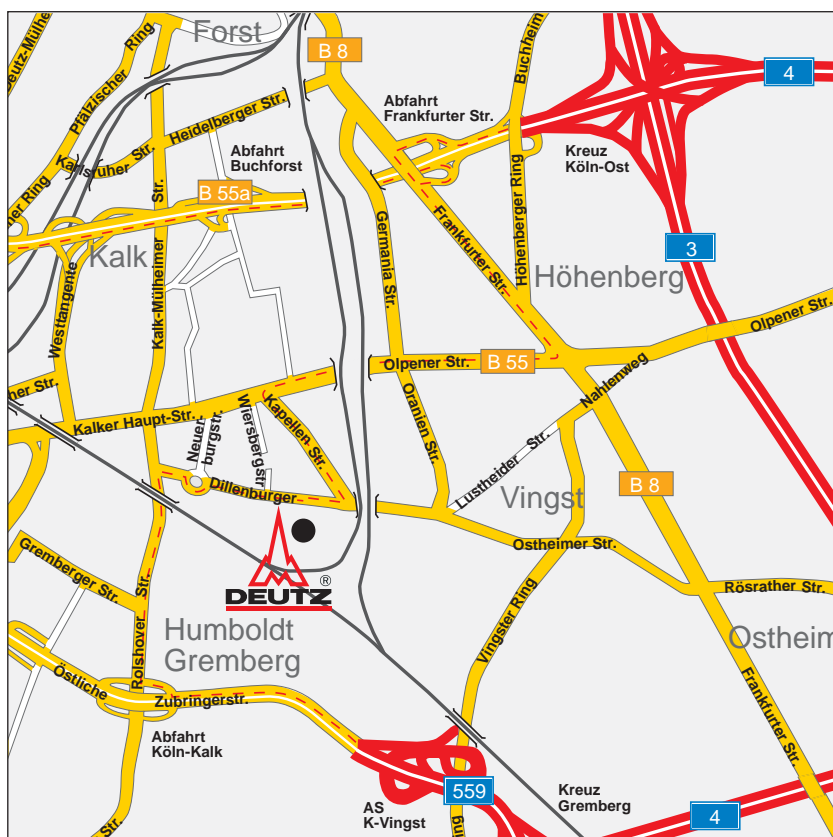

# Getting to DEUTZ AG

Dillenburger Straße

## From the North:

**A3 from Leverkusen / Düsseldorf direction**  
Motorway junction Köln-Ost, direction Köln-Mitte / Köln-Deutz, at the first exit turn into Frankfurter Straße (No. 48) and once on Frankfurter Straße immediately get into the left lane again. Continue straight ahead until the first junction, turn right into Olpener Straße, later Kalker Hauptstraße, after the railway underpass turn left into Kapellenstraße. At the end of the street turn right.

## From the East:

**A4 from the Olpe direction**  
Motorway junction Köln-Ost, direction Köln-Mitte / Köln-Deutz, at the first exit turn into Frankfurter Straße (No. 48) and once on Frankfurter Straße immediately get into the left lane again. Continue straight ahead until the first junction, turn right into Olpener Straße, later Kalker Hauptstraße, after the railway underpass turn left into Kapellenstraße. At the end of the street turn right.

## From the West:

**A4 from the Aachen direction**  
Motorway junction Köln-Gremberg, direction Köln-Mitte / Köln-Deutz. Take the Köln-Kalk exit and get into the right-hand lane for Rols-hover Straße. After the railway underpass turn right into Dillenburger Straße.