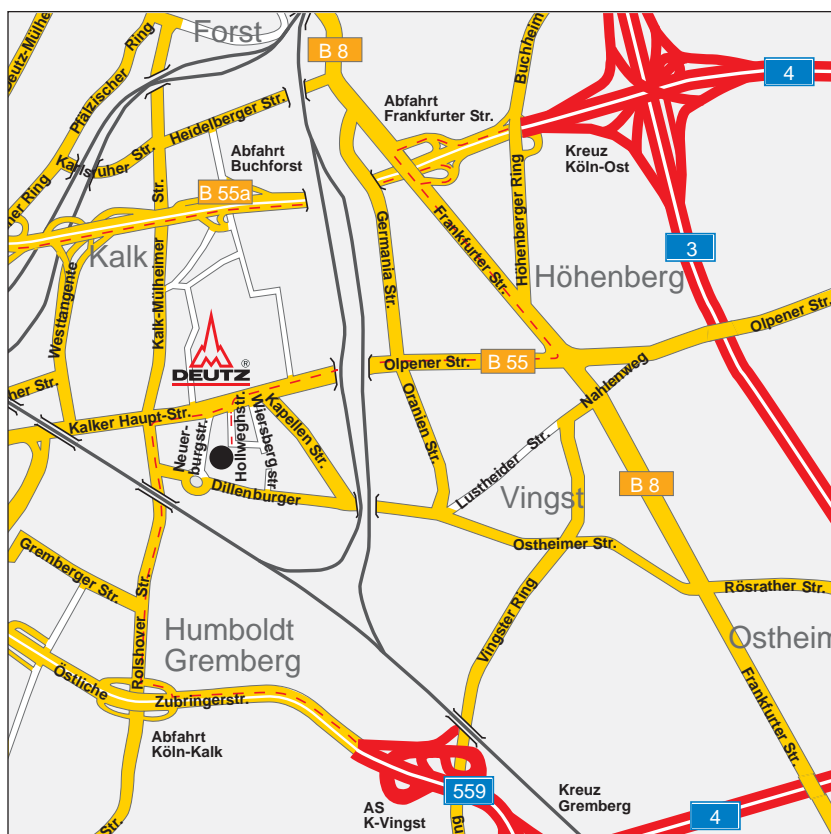

# Getting to DEUTZ

DEUTZ Customised Solutions, Location Cologne, Hollweghstraße

## From the North:

**A3 from Leverkusen / Düsseldorf direction**  
Motorway junction Köln-Ost, direction Köln-Mitte / Köln-Deutz, at the first exit turn into Frankfurter Straße (No. 48) and once on Frankfurter Straße immediately get into the left lane again. Continue straight ahead until the first junction, turn right into Olpener Straße, later Kalker Hauptstraße. About 200 m after the railway underpass turn left into Hollweghstraße.

## From the East:

**A4 from the Olpe direction**  
Motorway junction Köln-Ost, direction Köln-Mitte / Köln-Deutz, at the first exit turn into Frankfurter Straße (No. 48) and once on Frankfurter Straße immediately get into the left lane again. Continue straight ahead until the first junction, turn right into Olpener Straße, later Kalker Hauptstraße. About 200 m after the railway underpass turn left into Hollweghstraße.

## From the South:

**A3 from the Frankfurt direction**  
Motorway junction Köln-Gremberg, direction Köln-Mitte / Köln-Deutz. Take the Köln-Kalk exit and get into the right-hand lane for Rols-hover Straße. Continue straight ahead until junction Kalker Hauptstraße. Turn right, after 200 m turn right again into Hollweghstraße.